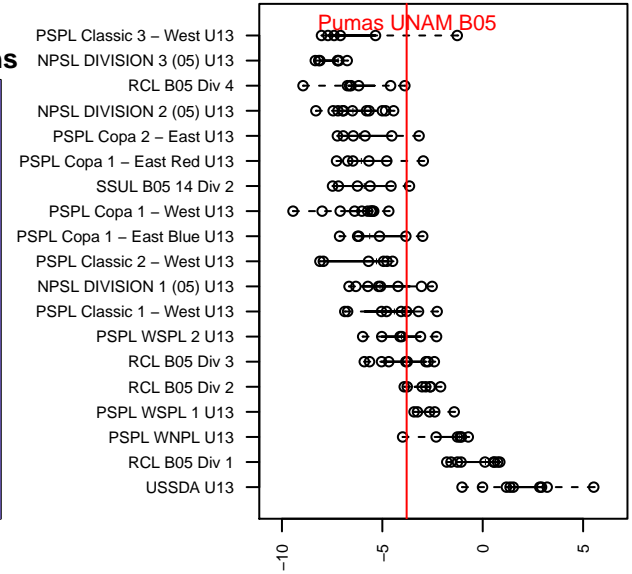

Pumas UNAM B05

Pumas UNAM
 Seattle, WA
 B05 total strength=910
 attack=2.61 defense=0.82
 fall league = PSPL Classic 1 – West U13
 spr league = Spr PSPL – '05 Classic 1 – West U13

alt names used:
 Pumas Seattle BU13
 Pumas Seattle BU13
 PUMAS UNAM 05
 PUMAS SEATTLE
 PUMAS UNAM 05
 PUMAS SEATTLE SOCCER SCHOOL PUMAS

**attack and defense variance (black dot)
relative to other teams
and top 10 in region**

**attack and defense rating
relative to others at age
and all opponents in last 13 months**

Performance relative to 13 month average