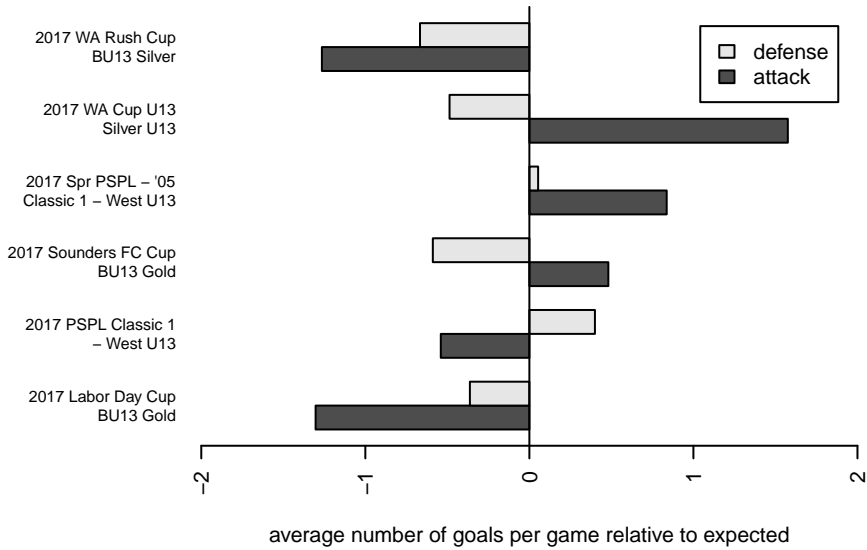

Venues played:
 2016 WA Cup U12 Silver U12
 2017 Sounders FC Cup BU13 Gold
 2017 WA Rush Cup BU13 Silver
 2017 Labor Day Cup BU13 Gold
 2017 PSPL Classic 1 – West U13
 2017 Spr PSPL – '05 Classic 1 – West U13
 2017 WA Cup U13 Silver U13

**attack and defense variance (black dot)
relative to other teams
and top 10 in region**

**attack and defense rating
relative to others at age
and all opponents in last 13 months**

Performance relative to 13 month average