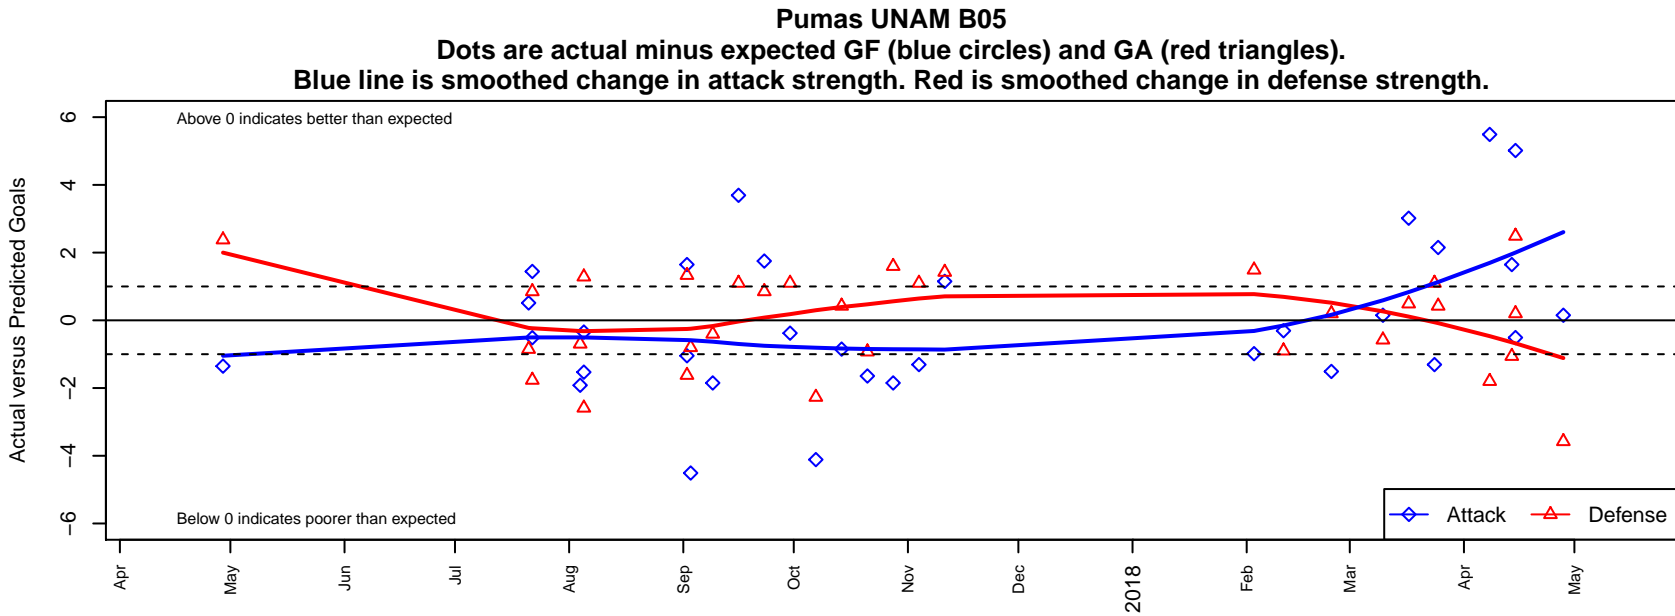

Pumas UNAM B05

Pumas UNAM
 Seattle, WA
 B05 total strength=910
 attack=2.61 defense=0.82
 fall league = PSPL Classic 1 – West U13
 spr league = Spr PSPL – '05 Classic 1 – West U13

alt names used:
 Pumas Seattle BU13
 Pumas Seattle BU13
 PUMAS UNAM 05
 PUMAS SEATTLE
 PUMAS UNAM 05
 PUMAS SEATTLE SOCCER SCHOOL PUMAS

**attack and defense variance (black dot)
relative to other teams
and top 10 in region**

**attack and defense rating
relative to others at age
and all opponents in last 13 months**

Performance relative to 13 month average